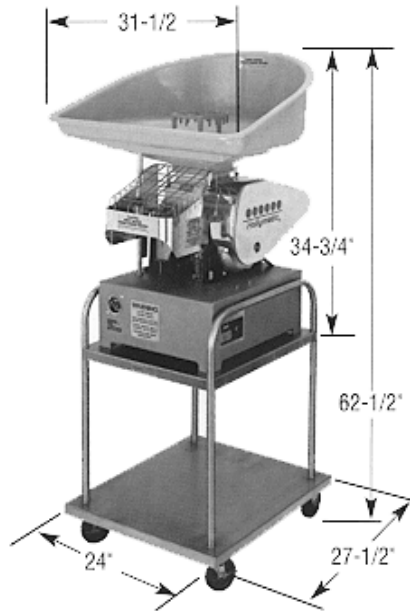

# Phoenix Scale

Rear 659 Memorial Highway, Dallas, PA 18612

**SPECIAL!! Hollymatic Super Patty Portioning Machine!!**

**CALL TODAY!!!!**

**Sale begins 8/20/11 through 10/1/11**

**Sale Price \$8,735.00**

**Optional Cart-\$600.00**

**Motor:** 3/4 H.P 115/230 volt,  
60Hz., 1 Ph.  
12/6 A  
115/220 volt,  
50 Hz., 1 Ph.  
12/6 A  
(3 Phase and other options available)

**Feed Tray:** Removable and  
safety interlocked w/guard.

**Compressors:** 5 Oz. or 8 Oz.,  
depending on portion size.

**Portion Size:** Standard up to 8  
ounces per portion

**Paper Feed:** 5-1/2\_ (standard) automatic side notch  
system. Optional 4-1/2\_, and 5\_ available.

**Speed:** 2,100 or 1,800 portions per hour.

**Mold Plate:** Standard 3/16\_ to 3/4\_ thick.  
5-1/8\_ Maximum diameter with paper.

Phoenix Scale

800-836-2172

[www.phoenix-scale.com](http://www.phoenix-scale.com)